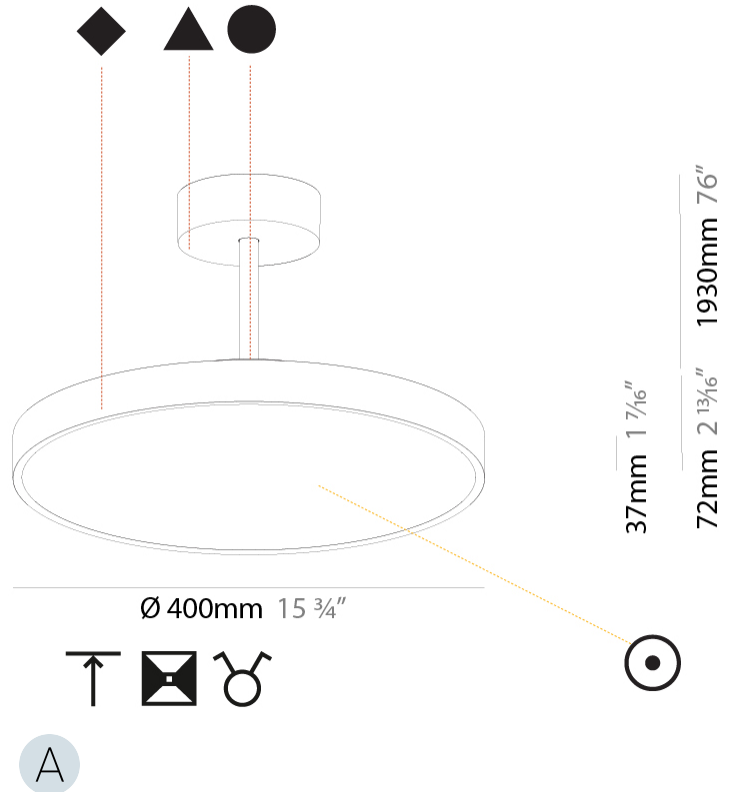

GENERAL

Series: Sign Diva Tube
Subseries: Sign Diva Tube
Partner: Prolicht
Division: Architectural
Installation: Suspension
Product Type: Pendant
Mounting Location: Ceiling
Light Distribution: Direct / Indirect

PHYSICAL

Shape: Round
Diameter (mm): 400
Diameter (in): 15 3/4
Height (mm): 72
Height (in): 2 13/16
Max. Overall Height (mm): 2002
Max. Overall Height (in): 78 13/16
Weight (kg): 3.314
Weight (lbs): 7.306
Diffuser: PMMA - Opal / Micro-Prism / Sparkling Secret / Vintage Industrial
Fixture Finish: SSR / BKV / CWI / CRY / HAB / UFT / ITA / RUA / FTG / MYG / LOD / PUS / FRO / FUP / KIA / POP / BLS / SPG / MEY / GOH / CHC / COM / ABZ / JAG / OBR / MOS / ROR
Fixture Material: PMMA / Extruded Aluminum / Steel

ELECTRICAL

Lamp Type: LED (Zhaga Standard)
Input Wattage (W): 30
Total Output Wattage (W): 27.8
Dimming: Tri-Mode (Non-Dimming and Phase Dimming (120Vac only) and 0-10V Dimming)
Driver Included: Yes
Driver Location: Integrated
Driver Type: Constant Current - Universal
Driver Class: Class 2
Input Voltage (V): 120 - 277
Constant Current (MA): 500 / 350

LED

Color Temperature (°K): 3000 / 3500 / 4000
Max. Delivered Lumen (lm): 3049 / 3019 / 3055 / 3117
Nominal Lumen (lm): 4182 / 4142 / 4189 / 4275
CRI: >90 CRI
Lamp Life (hrs): 50000

OPTICAL

RATINGS AND CERTIFICATIONS

Certified By: Certified for North American Standards
IP rating: IP20